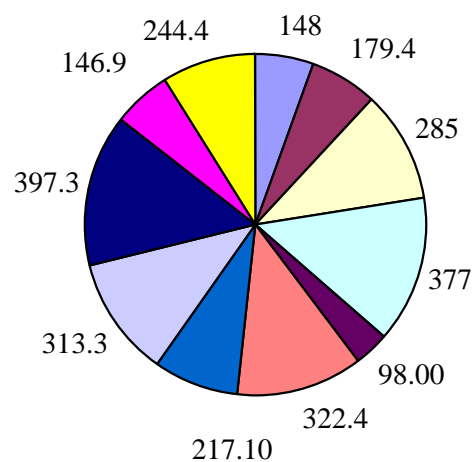

Source : District Statistical Hand Book, District Secretariat, Batticaloa

Table: 1.2.3. AREA OF DIVISIONAL SECRETARY'S DIVISIONS - TRINCOMALEE DISTRICT

District : Trincomalee	
D.S Division	Area in Sq.Km
Town & Gravets	148.00
Muthur	179.40
Gomarankadawela	285.00
Seruvila	377.00
Eachchilampattu	98.00
Morawewa	322.40
Padavi Sripura	217.10
Kuchchaveli	313.30
Kantalai	397.30
Kinniya	146.90
Thampalakamam	244.40
Total	2,728.80