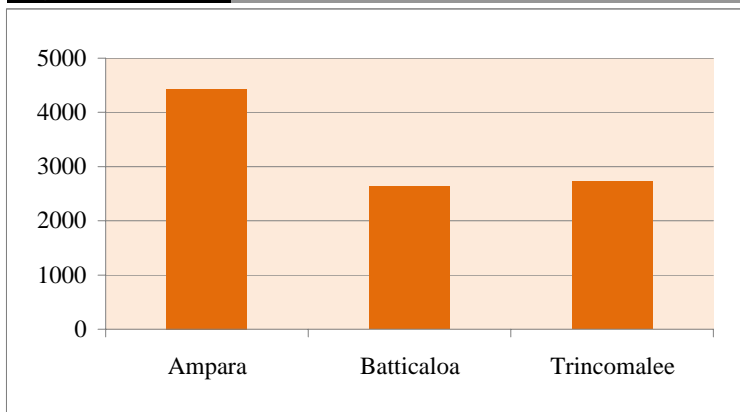

Table: 1.2.1 AREA OF DIVISIONAL SECRETARY'S DIVISIONS - AMPARA DISTRICT

Table: 1.1 LAND AREA OF EASTERN PROVINCE BY DISTRICT

District	Total Area		Land Area		Inland Water	
	Sq.Km.	Percentage	Sq.Km.	Percentage	Sq.Km.	Percentage
<i>Eastern</i>	9,791.21	100.00	9,401.41	100.00	389.80	100.00
Ampara	4,431.30	45.26	4,366.70	46.45	64.60	16.57
Batticaloa	2,633.11	26.89	2,403.91	25.57	229.20	58.80
Trincomalee	2,726.80	27.85	2,630.80	27.98	96.00	24.63

Figure:1.1.1 Total Area