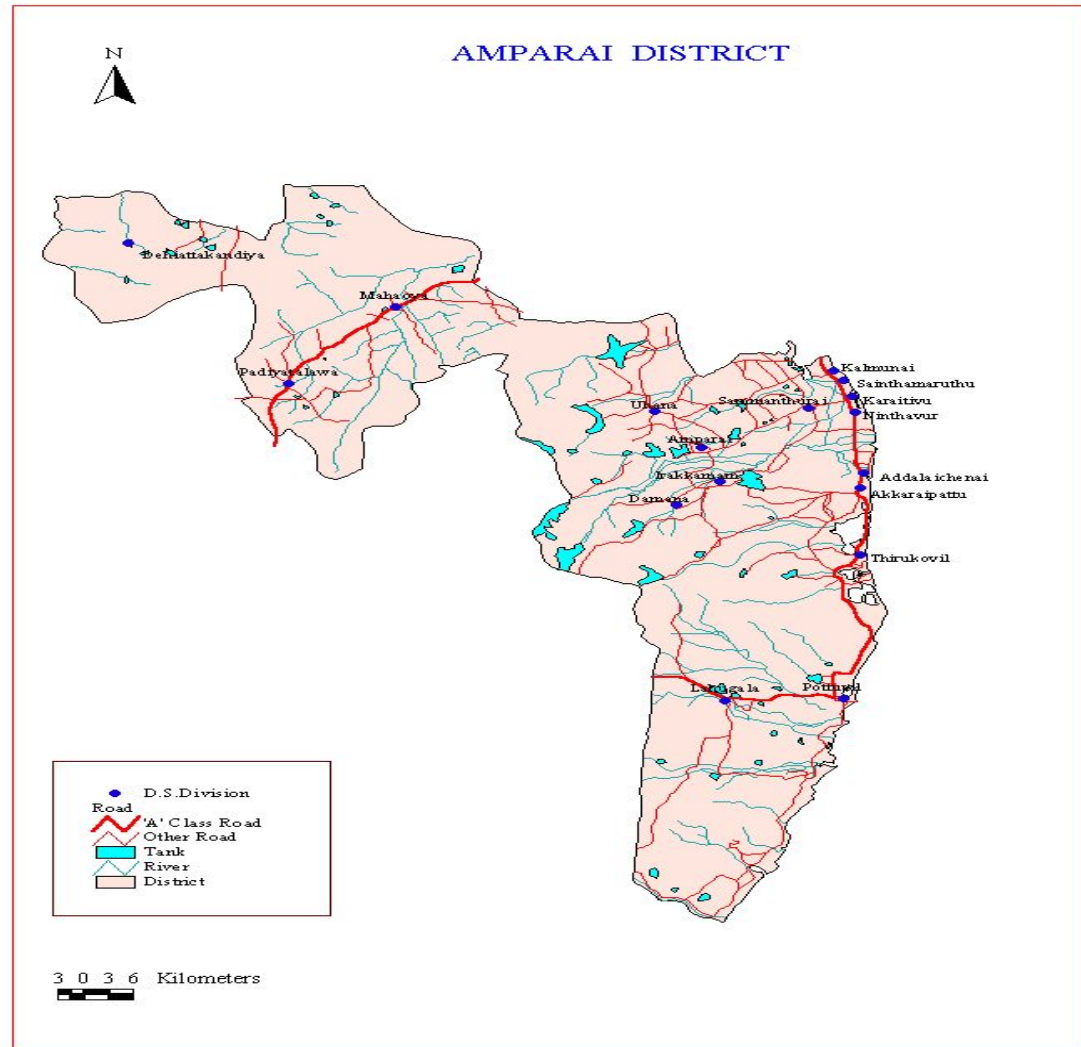

Figure 1.2.2 ADMINISTRATIVE BOUNDARIES - AMPARA DISTRICT

Source: CIRM, EP

Table 1.2.1.2 GN DIVISIONS IN DIVISIONAL SECRETARIAT DIVISION - AMPARA DISTRICT

DS DIVISION : Ampara

S.No	G.N.DIVISION	NUMBER
1	Jayawardanapura	89 A
2	Samapura	W 89 B
3	Thissapura	W 89 C
4	Senanayakepura	W 89 D
5	Indrasarapura	W 89 E
6	Saddathissapura	W 89 F
7	Gamunupura	W 89 G
8	Mihindupura	W 89 H
9	Nawagampura	W 89 I
10	Karangawa	W 89 J
11	Kotawehera	W 89 K
12	Paragahakele (West)	W 86
13	Namaloia	W 86 A
14	Ambagahawella	W 86 B
15	Dambethalawa	W 86 C
16	Wawinna South	W 86 D
17	Wawinna North	W 86 E
18	Polwagajanapadaya	W 86 F
19	Namalthalawa	W 86 G
20	Abamalthalawa	W 86 H
21	Paragahakele (East)	W 86 J

DS DIVISION : Damana

S.No	G.N.DIVISION	NUMBER
1	Madana	W 24
2	Madawalalanda	W 24 A
3	Ekgaloya	W 24 B
4	Thimbirigolla	W 24 C
5	Ambalanoya	W 24 D
6	Thottama	W 25
7	Pannalgama	W 25 A
8	Bakmitiyawa	W 25 B
9	Weheragala	W 25 C
10	Kumana	W 25 D
11	18 A Janapadaya	W 25 E
12	Wadinagala	W 26
13	Keithsirigama	W 26 A
14	Pallanoya	W 26 B
15	Kuwlegama	W 26 C
16	Galkanda	W 26 D
17	Dewalahinda	W 26 E
18	Damana	W 27
19	Hingurana	W 27 A
20	Muwangala	W 27 B
21	Alahena	W 27 C
22	Deviyagala	W 27 D
23	Village 09	W 27 E
24	Karalawa	W 27 F
25	Helagampura	W 27 G
26	Galmaduwa	W 27 H
27	Uksiripura	W 27 I
28	Padagoda	W 28
29	Pahalalanda	W 28 A
30	Koknahara	W 28 B
31	Moragahapallama	W 28 C
32	Hindakalugama,	W 28 D
33	Kalugolla	W 28 E

DS DIVISION : Dehiyattakandiya

S.No	G.N.DIVISION	NUMBER
1	Wewmadagama	142A
2	Nawamadagama	142B
3	Paranagama	142C
4	Ihalagama	142D
5	Sadunpura	142E
6	Sandamadull	142F
7	Serupitiya	142G
8	Lihiniyagama	142H
9	Mawanagama	142I
10	Dehiyattakandiya	142J
11	Bakmeedeniya	142K
12	Redeela	142L
13	Kadirapura	142M

DS DIVISION : Irakkamam

S.No	G.N.DIVISION	NUMBER
1	Irakkamam 01	84 B
2	Irakkamam 02	84 G
3	Irakkamam 03	84 A
4	Irakkamam 04	84 E
5	Irakkamam 05	84 F
6	Irakkamam 06	84
7	Irakkamam 07	84 C
8	Irakkamam 08	84 D
9	Irakkamam 09	84 C
10	Varipathanchenai 01	85
11	Varipathanchenai 02	85 A
12	Varipathanchenai 03	85 B

Source: District Statistical Hand Book, District Secretariat , Ampara