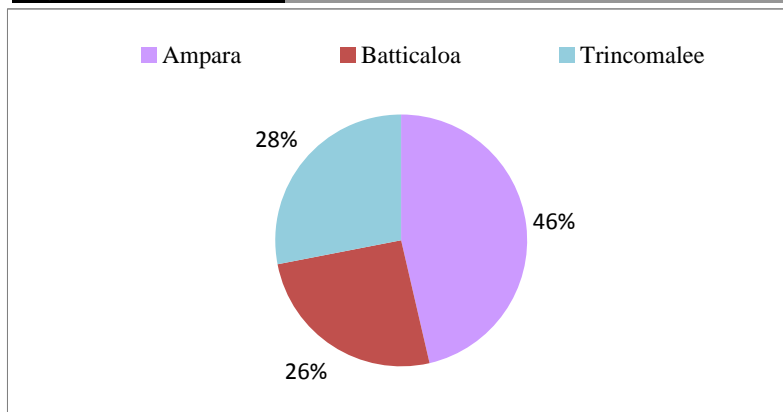

Table: 1.1 LAND AREA OF EASTERN PROVINCE BY DISTRICT

District	Total Area		Land Area		Inland Water	
	Sq.Km.	Percentage	Sq.Km.	Percentage	Sq.Km.	Percentage
<i>Eastern</i>	9,791.21	100.00	9,401.41	100.00	389.80	100.00
Ampara	4,431.30	45.26	4,366.70	46.45	64.60	16.57
Batticaloa	2,633.11	26.89	2,403.91	25.57	229.20	58.80
Trincomalee	2,726.80	27.85	2,630.80	27.98	96.00	24.63

Figure:1.1.1 Total Area

Figure:1.1.2 Land

Table: 1.2.1 AREA OF DIVISIONAL SECRETARY'S DIVISIONS - AMPARA DISTRICT

District : Ampara	
D.S.Division	Area in sq. km.
Addalaichchenai	52.50
Akkaraipattu	102.20
Alayadivembu	127.50
Kalmunai (Tamil Div.)	66.90
Sainthamaruthu	
Kalmunai (Muslim Div.)	
Uhana	415.60
Lahugala	616.90
Sammanthurai	256.70
Irrakamam	
Navethanveli	
Amparai	225.00
Nintavurpattu	55.60
Karaitivu	31.30
Damana	426.20
Mahaoya	600.00
Pottuvil	367.50
Thirukovil	190.60
Padiyatalawa	464.40
Dehiyatakandiya	432.50
Total	4,431.40