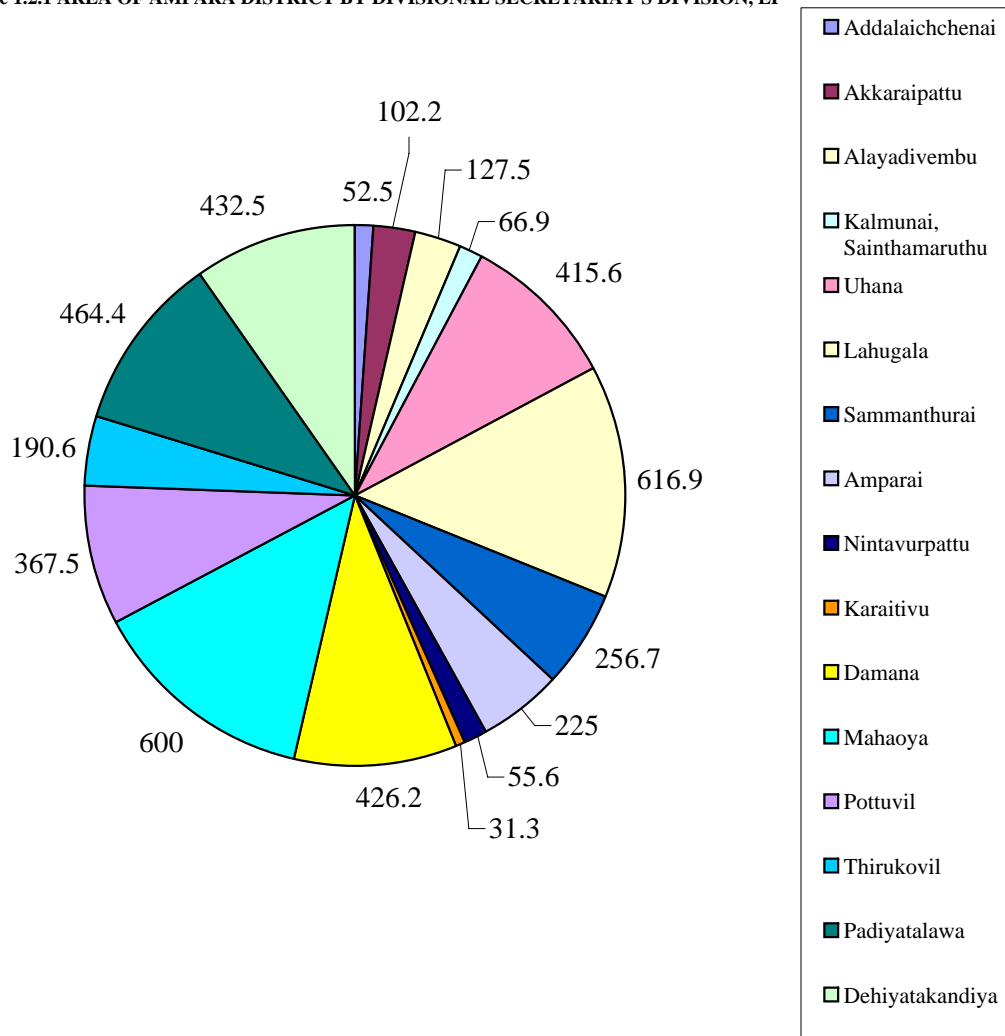

Table: 1.1 LAND AREA OF EASTERN PROVINCE BY DISTRICT

District	Total Area		Land Area		Inland Water	
	Sq.Km.	Percentage	Sq.Km.	Percentage	Sq.Km.	Percentage
<i>Eastern</i>	9,791.21	100.00	9,401.41	100.00	389.80	100.00
Ampara	4,431.30	45.26	4,366.70	46.45	64.60	16.57
Batticaloa	2,633.11	26.89	2,403.91	25.57	229.20	58.80
Trincomalee	2,726.80	27.85	2,630.80	27.98	96.00	24.63

Figure:1.1.1 Total Area

Figure:1.1.2 Land

Table: 1.2.1 AREA OF DIVISIONAL SECRETARY'S DIVISIONS - AMPARA DISTRICT

District : Ampara	
D.S.Division	Area in sq. km.
Addalaichchenai	52.50
Akkaraipattu	102.20
Alayadivembu	127.50
Kalmunai (Tamil Div.)	66.90
Sainthamaruthu	
Kalmunai (Muslim Div.)	
Uhana	415.60
Lahugala	616.90
Sammanthurai	256.70
Irrakamam	
Navethanveli	
Amparai	225.00
Nintavurpattu	55.60
Karaitivu	31.30
Damana	426.20
Mahaoya	600.00
Pottuvil	367.50
Thirukovil	190.60
Padiyatalawa	464.40
Dehiyatakandiya	432.50
Total	4,431.40

Figure 1.2.1 AREA OF AMPARA DISTRICT BY DIVISIONAL SECRETARIAT'S DIVISION, EP

Source: District Secretariat Ampara

Figure 1.2.2 ADMINISTRATIVE BOUNDARIES - AMPARA DISTRICT

Source: CIRM, EP

Table 1.2.1.2 GN DIVISIONS IN DIVISIONAL SECRETARIAT DIVISION - AMPARA DISTRICT